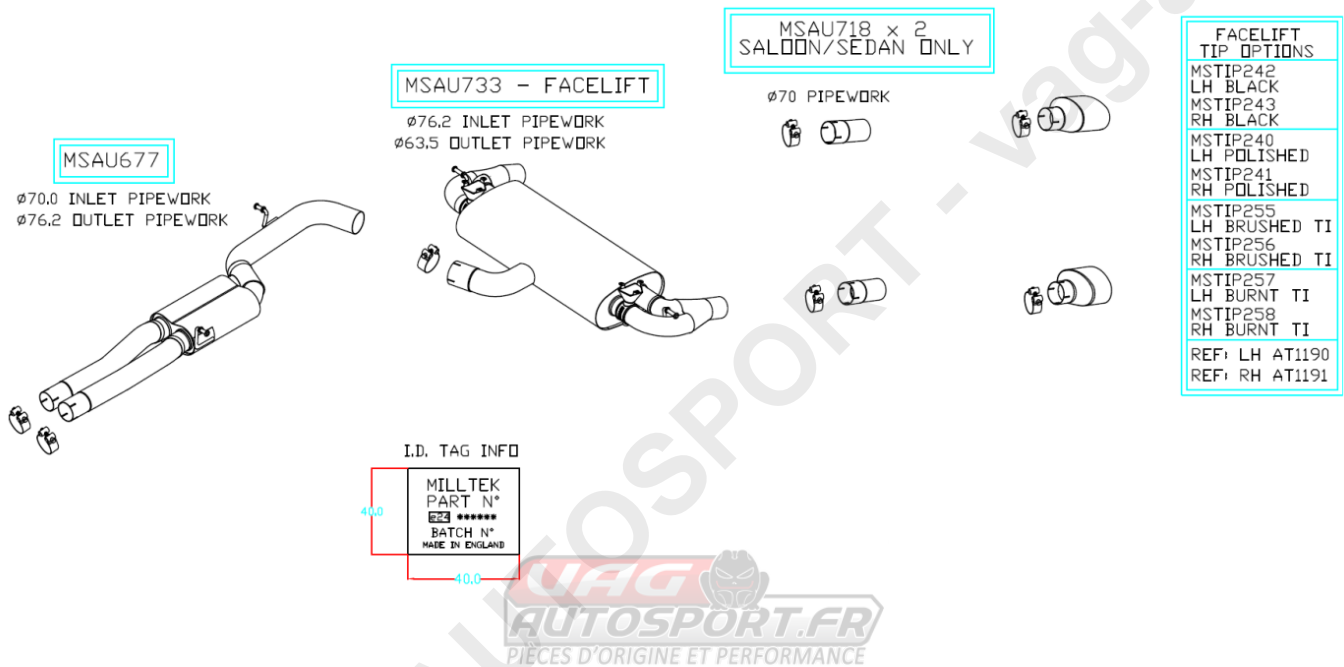

VEHICLE AUDI RS38V
YEAR 2017 - ON

SYSTEM NO
NOTES EC APPROVED

PART NUMBER	DESCRIPTION	QUANTITY	IN PACKAGE
1. MSAU677REP	FRONT SILENCER REP PIPE	1	
CHC70SS	70MM CLAMP	2	
2. MSAU733	REAR SECTION	1	
CHC79SS	79MM CLAMP	1	
F7091	DRIVE SHAFT ADAPTOR	2	
3. MSAU718	TRIM CONNECTING PIPE	2	
CHC73SS	73MM BAND CLAMP	2	
ONLY REQUIRED FOR SALOON / SEDAN			

TIP OPTIONS

7.	MSTIP257	LH BURNT TITANIUM TIP	1	
	CHC73SS	73MM BAND CLAMP	1	
8.	MSTIP258	RH BURNT TITANIUM TIP	1	
	CHC73SS	73MM BAND CLAMP	1	