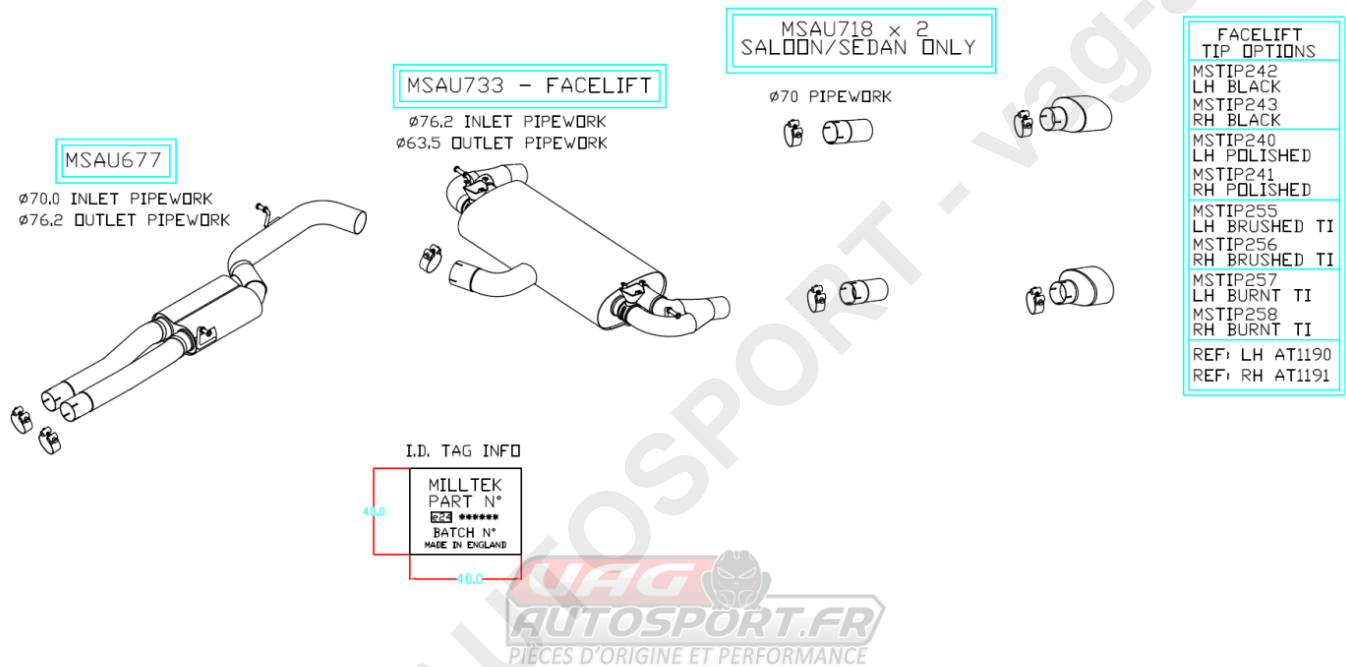

**VEHICLE** AUDI RS38V  
**YEAR** 2017 - ON

**SYSTEM NO**  
**NOTES** EC APPROVED

PART NUMBER	DESCRIPTION	QUANTITY	IN PACKAGE
1. MSAU677REP	FRONT SILENCER REP PIPE	1	
CHC70SS	70MM CLAMP	2	
2. MSAU733	REAR SECTION	1	
CHC79SS	79MM CLAMP	1	
F7091	DRIVE SHAFT ADAPTOR	2	
3. MSAU718	TRIM CONNECTING PIPE	2	
CHC73SS	73MM BAND CLAMP	2	
ONLY REQUIRED FOR SALOON / SEDAN			

### TIP OPTIONS

5.	MSTIP255	LH BRUSHED TITANIUM TIP	1	
	CHC73SS	73MM BAND CLAMP	1	
6.	MSTIP256	RH BRUSHED TITANIUM TIP	1	
	CHC73SS	73MM BAND CLAMP	1	

---