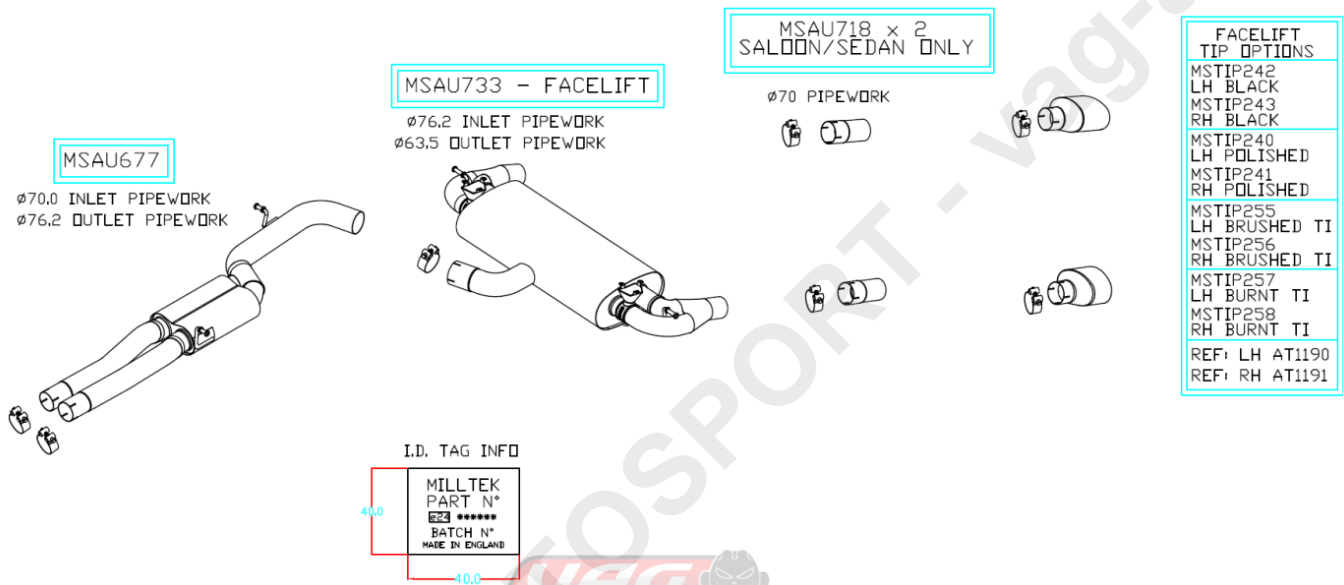

VEHICLE AUDI RS38V
YEAR 2017 - ON

SYSTEM NO
NOTES EC APPROVED

PART NUMBER	DESCRIPTION	QUANTITY	IN PACKAGE
1. MSAU677	CENTRE SECTION	1	
CHC70SS	70MM CLAMP	2	
2. MSAU733	REAR SECTION	1	
CHC79SS	79MM CLAMP	1	
F7091	DRIVE SHAFT ADAPTOR	2	

TIP OPTIONS

7. MSTIP257	LH BURNT TITANIUM TIP	1	
CHC73SS	73MM BAND CLAMP	1	
8. MSTIP258	RH BURNT TITANIUM TIP	1	
CHC73SS	73MM BAND CLAMP	1	

VAG AUTOSPORT - vag-autosport.fr