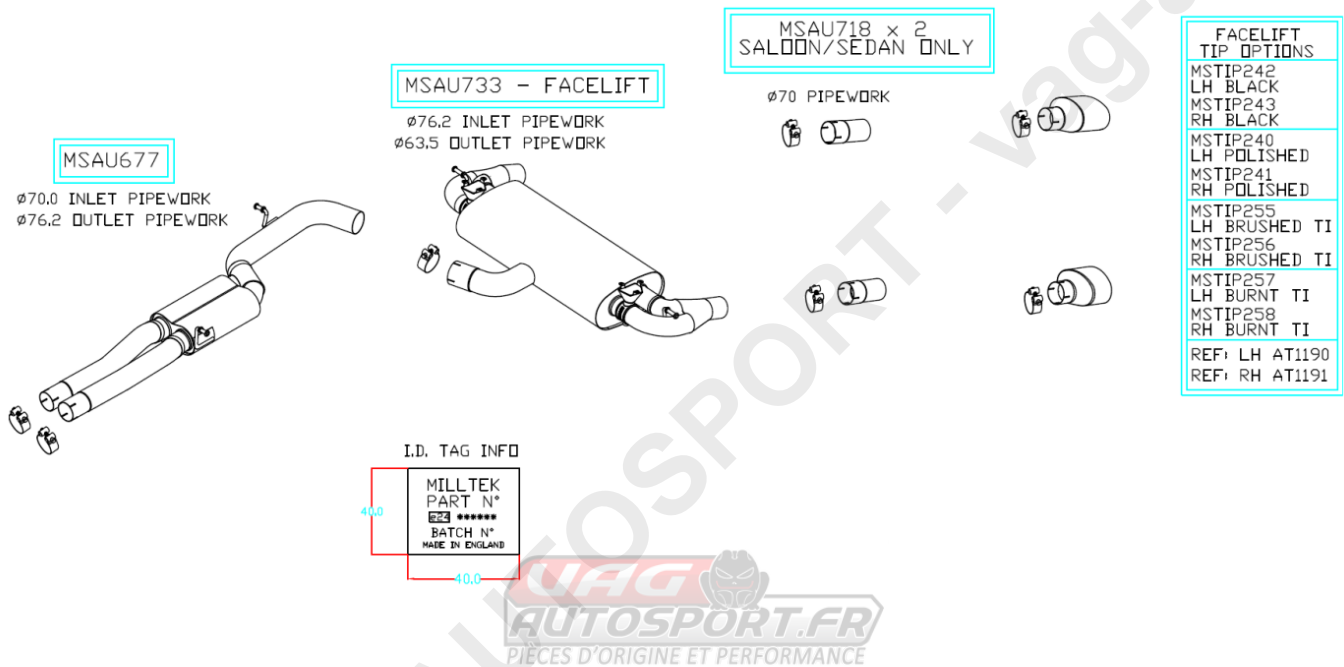

VEHICLE AUDI RS38V
YEAR 2017 - ON

SYSTEM NO
NOTES EC APPROVED

PART NUMBER	DESCRIPTION	QUANTITY	IN PACKAGE
1. MSAU677	CENTRE SECTION	1	
CHC70SS	70MM CLAMP	2	
2. MSAU733	REAR SECTION	1	
CHC79SS	79MM CLAMP	1	
F7091	DRIVE SHAFT ADAPTOR	2	

TIP OPTIONS

5. MSTIP255	LH BRUSHED TITANIUM TIP	1	
CHC73SS	73MM BAND CLAMP	1	
6. MSTIP256	RH BRUSHED TITANIUM TIP	1	
CHC73SS	73MM BAND CLAMP	1	

VAG AUTOSPORT - vag-autosport.fr