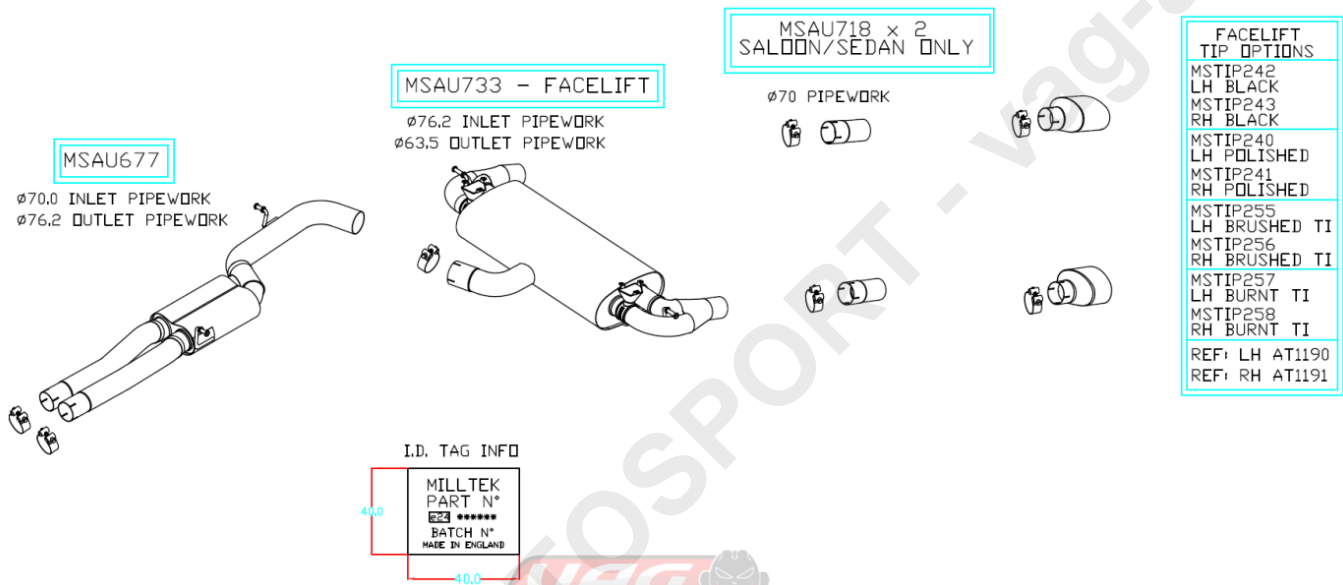

VEHICLE AUDI RS38V
YEAR 2017 - ON

SYSTEM NO
NOTES EC APPROVED

VAG
AUTOSPORT.FR
PIÈCES D'ORIGINE ET PERFORMANCE

PART NUMBER	DESCRIPTION	QUANTITY	IN PACKAGE
1. MSAU677	CENTRE SECTION	1	
CHC70SS	70MM CLAMP	2	
2. MSAU733	REAR SECTION	1	
CHC79SS	79MM CLAMP	1	
F7091	DRIVE SHAFT ADAPTOR	2	
3. MSAU718	TRIM CONNECTING PIPE	2	
CHC73SS	73MM BAND CLAMP	2	
ONLY REQUIRED FOR SALOON / SEDAN			

TIP OPTIONS

3.	MSTIP242	LH BLACK TIP	1	
	CHC73SS	73MM BAND CLAMP	1	
4.	MSTIP243	RH BLACK TIP	1	
	CHC73SS	73MM BAND CLAMP	1	