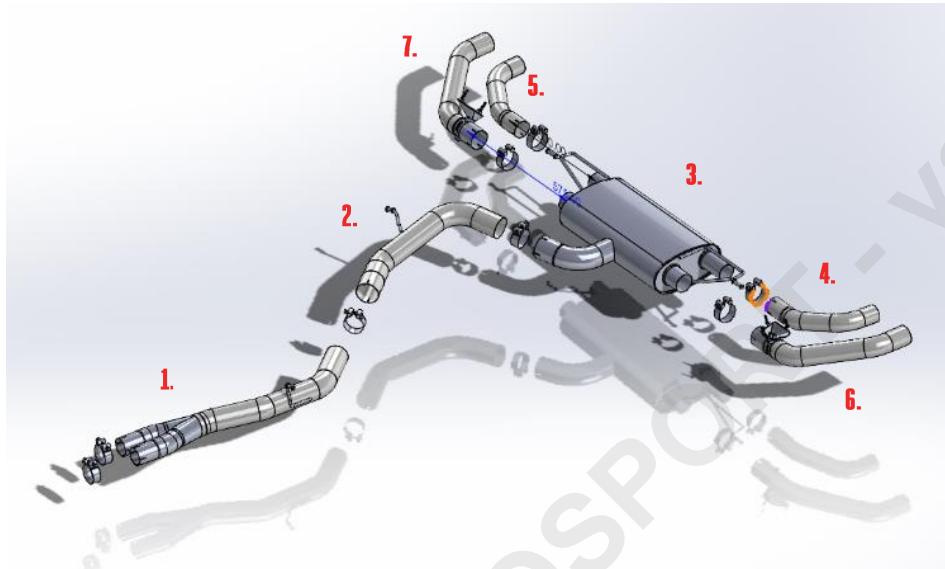

VEHICLE AUDI RSQ3
YEAR

SYSTEM NO
NOTES

PART NUMBER	DESCRIPTION	QUANTITY	IN PACKAGE
1. MSAU786	FRONT SECTION	1	
CHC70SS	70MM CLAMP	2	
2. MSAU787	REAR CONN PIPE	1	
CHC83SS	83MM CLAMP	1	
3. MSAU827	REAR SECTION	1	
CHC83SS	83MM CLAMP	1	
4. MSAU788	LH INNER OUTLET	1	
CHC66.5SS	66.5MM CLAMP	1	
5. MSAU789	RH INNER OUTLET	1	
CHC66.5SS	66.5MM CLAMP	1	
6. MSAU790	LH VALVED OUTLET	1	
SPRING04	SPRNG	1	
CHC73SS	73MM CLAMP	1	
7. MSAU791	RH INNER OUTLET	1	
SPRING04	SPRNG	1	
CHC73SS	73MM CLAMP	1	