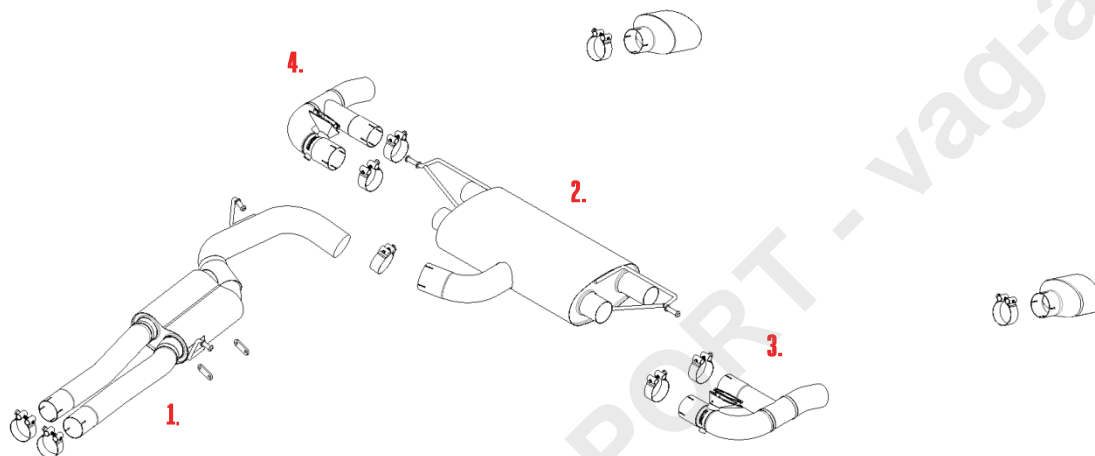

VEHICLE AUDI TTRS
YEAR 2016 - On

SYSTEM NO
NOTES

PART NUMBER	DESCRIPTION	QUANTITY	IN PACKAGE
1. MSAU817	FRONT SECTION	1	
CHC68SS	68MM CLAMP	2	
F20050	SPACER	2	
2. MSAU765	REAR SECTION	1	
CHC83SS	83MM CLAMP	1	
3. MSAU818	LH VALVED OUTLET	1	
SPRING04	SPRING FOR VALVE	1	
CHC66.5SS	66.5MM CLAMP	1	
CHC73SS	73MM CLAMP	1	
4. MSAU819	RH VALVED OUTLET	1	
SPRING04	SPRING FOR VALVE	1	
CHC66.5SS	66.5MM CLAMP	1	
CHC73SS	73MM CLAMP	1	

TIP OPTIONS

5. MSTIP255	LH BRUSHED TITANIUM TIP	1	
CHC73SS	73MM BAND CLAMP	1	

6.	MSTIP256	RH BRUSHED TITANIUM TIP	1	
	CHC73SS	73MM BAND CLAMP	1	