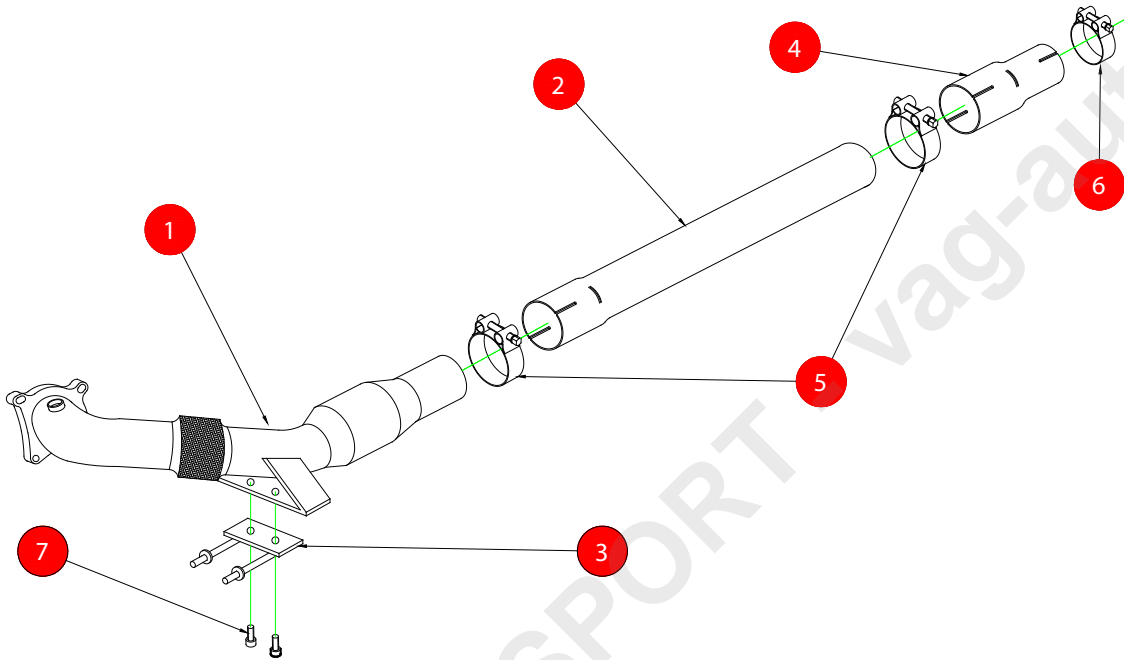

CAR	Seat Leon Cupra R 2.0TSi 265PS	PART NO.	SSTX009
YEAR	10-12	FIT KITS	178 FK
NOTES	Where not supplied use original fittings	FEATURES	Pipe diameter:- 76mm/3"

NO.	PART NO.	DESCRIPTION	QTY
1	594VW	Turbo Down Pipe with Sports Catalyst	1
2	596VW	Link Pipe	1
3	677VW	Mounting Bracket	1
Fit Kit			
4	AD47	Adaptor Sleeve	1
5	Z016.10062	79mm H/D Clamp	2
6	Z016.10005	63-68mm Clamp	1
7	Z017.10808	M8x16mm Cap Head Bolt	2

E-MARK	N/A
DATE	10/11/14
ISSUE	01
AUTHORISED	T.ROWLEY

NOTE: ENSURE SCORPION SYSTEM IS CLEAR OF MOVING PARTS AND ALL ORIGINAL FUNCTIONS WORK CORRECTLY.

Checked By _____