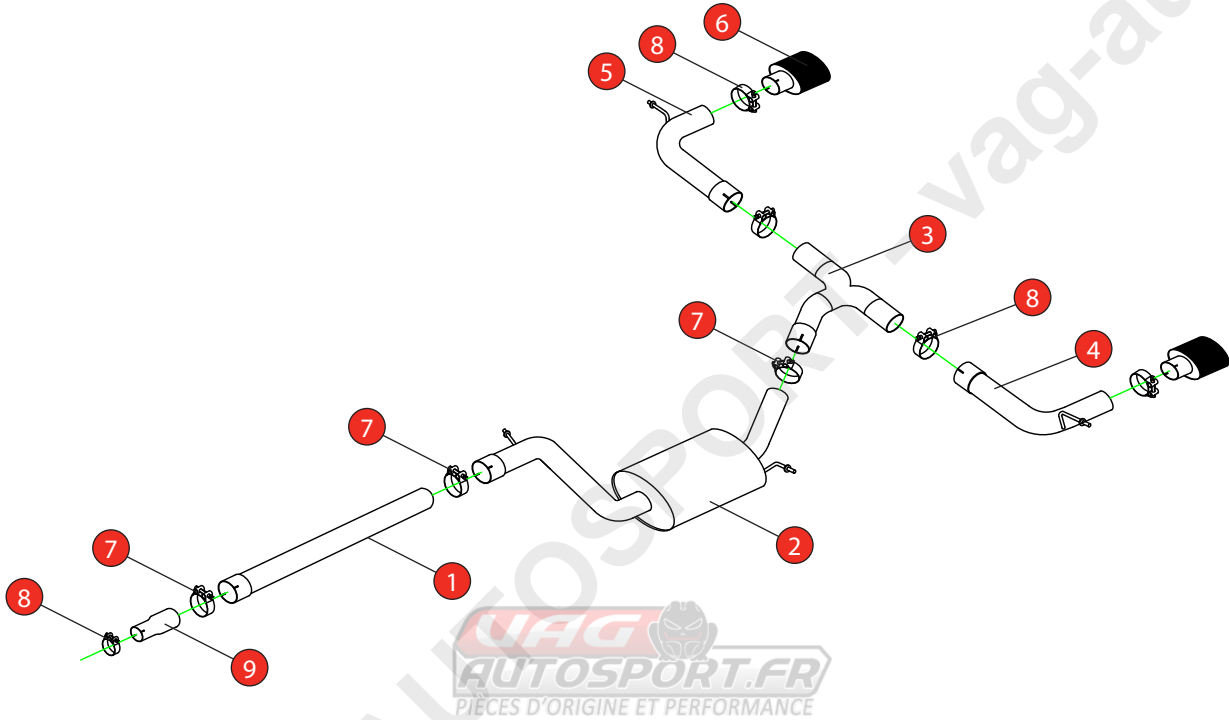

Car	Seat Leon Cupra 280 / 290 / 300 including GPF models	Part No.	SSTS011C
Year	2014-2019	Fit Kits	279FK
Notes	Where not supplied use original fittings	Features	Pipe Diameter:- 76mm

Estimated Fitting Time: 2 Hours 30 Minutes

NO.	PART NO.	DESCRIPTION	QTY
1	641VW	Non-resonated Front Pipe	1
2	644VW	Resonated Centre Section	1
3	720VW	'Y' Piece	1
4	104ST	L/H Trim Connecting Pipe	1
5	105ST	R/H Trim Connecting Pipe	1
6	Z043.10178	Black Ceramic Coated Evo Trim	2
Fit Kit			
7	Z016.10062	79mm H/D Clamp	3
8	Z016.10064	63-68mm H/D Clamp	5
9	AD100	Adaptor (ONLY USE ADAPTOR AND CLAMP TO FIT TO O.E SYSTEM)	1

DATE	12/07/2022
ISSUE	02
AUTHORISED	S Shipley

NOTE: ENSURE SCORPION SYSTEM IS CLEAR OF MOVING PARTS AND ALL ORIGINAL FUNCTIONS WORK CORRECTLY.

STAY CONNECTED TO RED POWER.