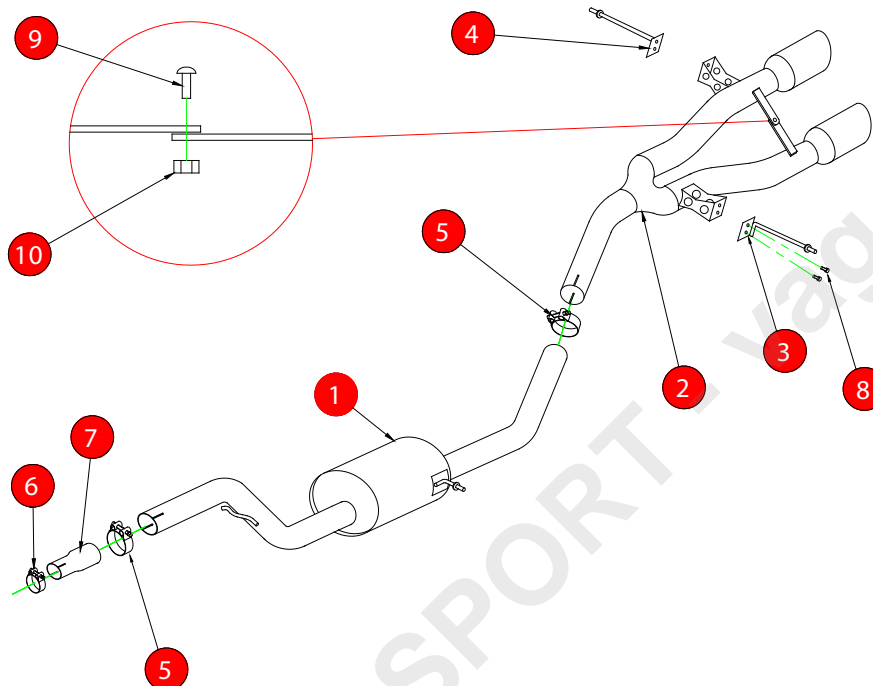

CAR	Seat Leon Cupra R 2.0TSi 265PS	PART NO.	SSTS009
YEAR	10-12	FIT KITS	177 FK
NOTES	Where not supplied use original fittings. UK model only. Requires Seat Sport rear valance (part number: 1P0 071 061 A)	FEATURES	Pipe diameter:- 76mm/3"

NO.	PART NO.	DESCRIPTION	QTY
1	588VW	Centre Silencer	1
2	095ST70	Rear Silencer Bypass	1
3	096ST	L/H Rear Silencer Bypass Bracket	1
4	097ST	R/H Rear Silencer Bypass Bracket	1
Fit Kit			
5	Z016.10062	79mm H/D Clamp	2
6	Z016.10005	63-68mm Clamp	1
7	AD46	Adaptor	1
8	Z017.10808	M8x16mm Cap Head Bolt	4
9	Z017.10812	M8x16mm Button Head Bolt	1
10	Z017.10062	M8 Nyloc Nut	1