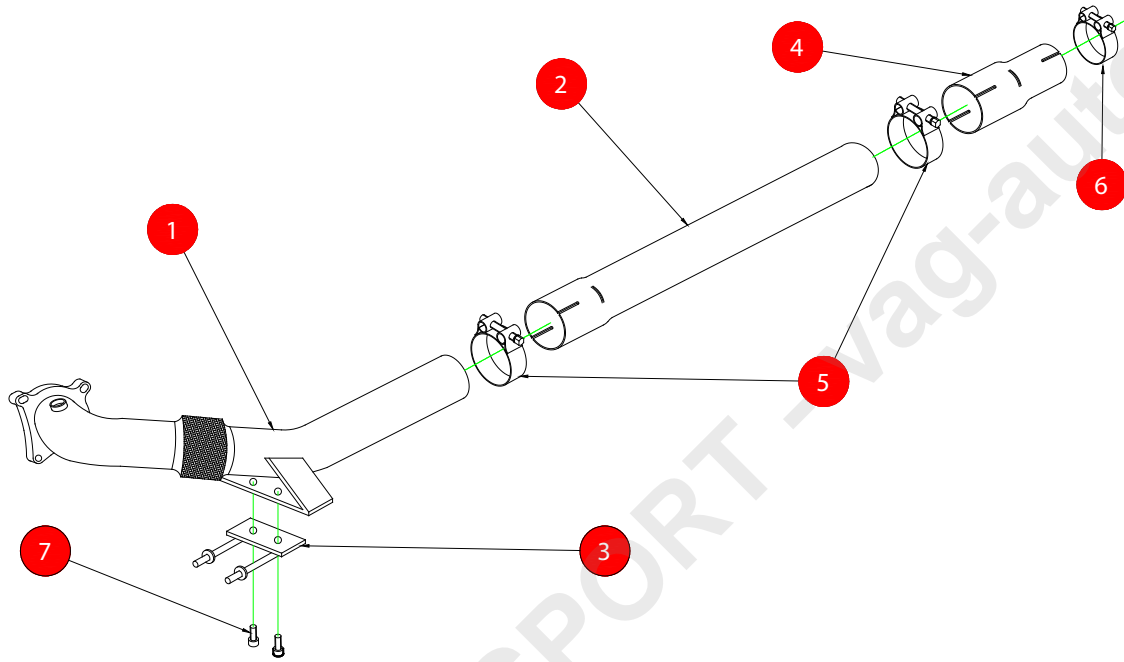

FITTING INSTRUCTIONS

[]

CAR	Seat Leon Cupra R 2.0TSi 265PS	PART NO.	SSTC009
YEAR	10-12	FIT KITS	178 FK
NOTES	Where not supplied use original fittings	FEATURES	Pipe diameter:- 76mm/3"

NO.	PART NO.	DESCRIPTION	QTY
1	595VW	Turbo Down Pipe without Catalyst	1
2	596VW	Link Pipe	1
3	677VW	Mounting Bracket	1
Fit Kit			
4	AD47	Adaptor Sleeve	1
5	Z016.10062	79mm H/D Clamp	2
6	Z016.10005	63-68mm Clamp	1
7	Z017.10808	M8x16mm Cap Head Bolt	2

CLASSIFICATION	Motorsport Use Only
HOMOLOGATED	No
DATE	10/11/14
ISSUE	02
AUTHORISED	T.ROWLEY

NOTE: ENSURE SCORPION SYSTEM IS CLEAR OF MOVING PARTS AND ALL ORIGINAL FUNCTIONS WORK CORRECTLY.

Checked By _____