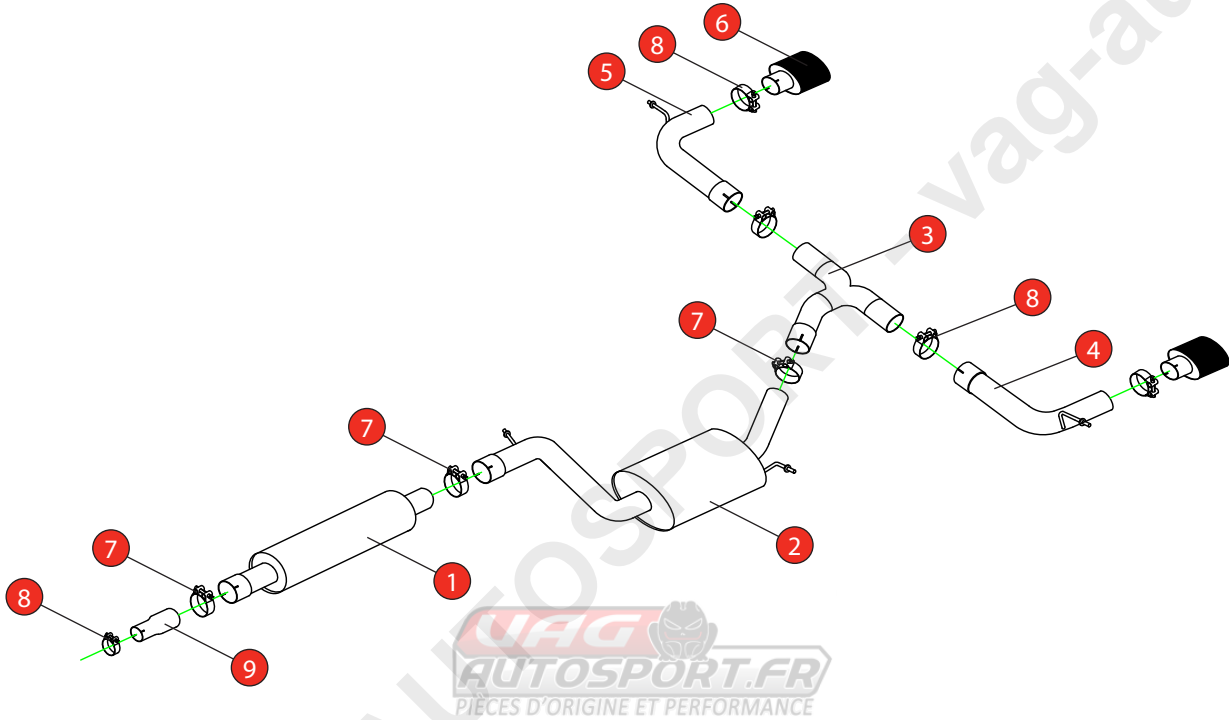

Car	Seat Leon Cupra 280 / 290 / 300 including GPF models	Part No.	SST011C
Year	2014-2019	Fit Kits	279FK
Notes	Where not supplied use original fittings	Features	Pipe Diameter:- 76mm

Estimated Fitting Time: 2 Hours 30 Minutes

NO.	PART NO.	DESCRIPTION	QTY
1	642VW	Resonated Front Pipe	1
2	644VW	Resonated Centre Section	1
3	720VW	'Y' Piece	1
4	104ST	L/H Trim Connecting Pipe	1
5	105ST	R/H Trim Connecting Pipe	1
6	Z043.10178	Black Ceramic Coated Evo Trim	2
Fit Kit			
7	Z016.10062	79mm H/D Clamp	3
8	Z016.10064	63-68mm H/D Clamp	5
9	AD100	Adaptor (ONLY USE ADAPTOR AND CLAMP TO FIT TO O.E SYSTEM)	1

DATE	12/07/2022
ISSUE	02
AUTHORISED	S Shipley

NOTE: ENSURE SCORPION SYSTEM IS CLEAR OF MOVING PARTS AND ALL ORIGINAL FUNCTIONS WORK CORRECTLY.

STAY CONNECTED TO RED POWER.