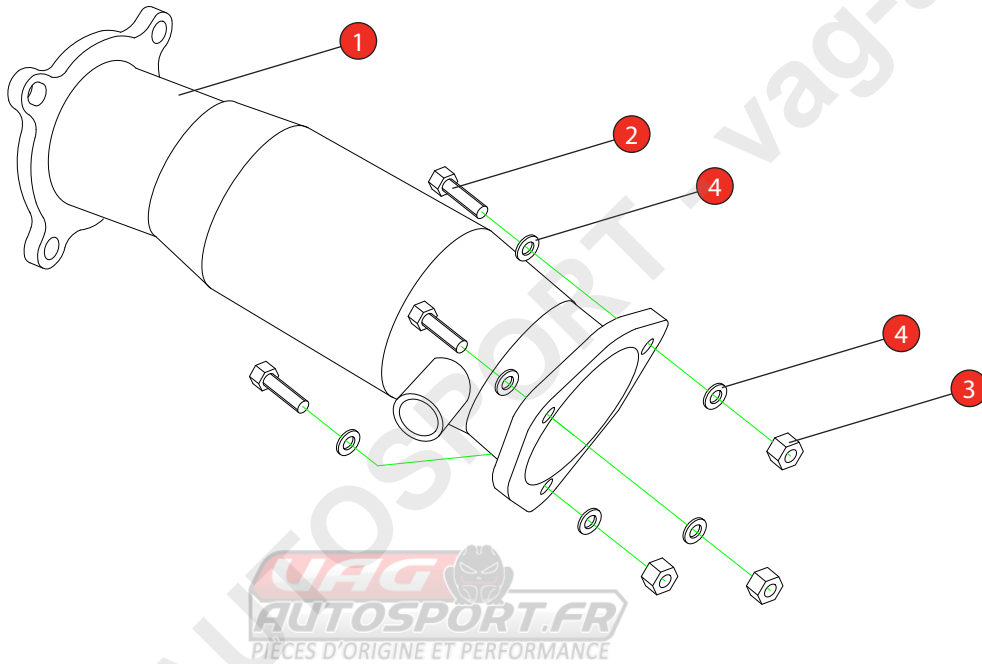

<b>Car</b>	Audi A4 B9 2.0 TFSi Quattro	<b>Part No.</b>	SAUX076
<b>Year</b>	2016-Current	<b>Fit Kits</b>	291FK
<b>Notes</b>	Where not supplied use original fittings	<b>Features</b>	Pipe Diameter:- 80mm

Estimated Fitting Time: 1 Hour 30 Minutes

NO.	PART NO.	DESCRIPTION	QTY
1	709AU	Downpipe With Sports Cat	1
<b>Fit Kit</b>			
2	Z017.10049	M8x30mm Hex Head Bolts	3
3	Z017.10063	M8 Nuts	3
4	Z017.10831	M8 x 17mm Washer	6