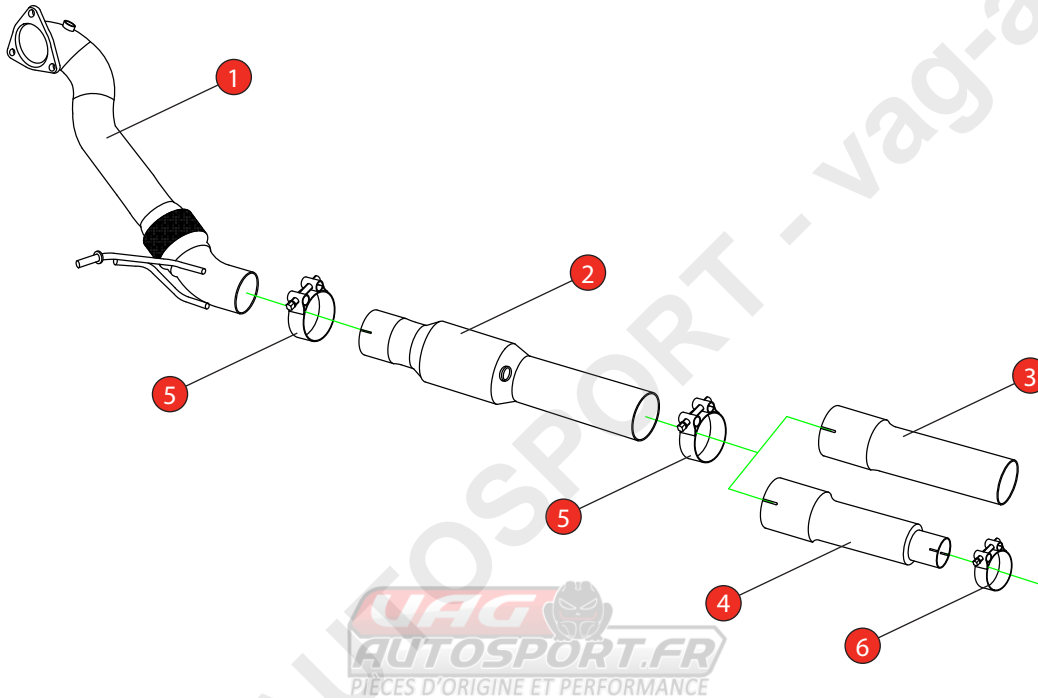

Car	Audi TT MK1 225 BHP	Part No.	SAUX075
Year	1998-2005	Fit Kits	280FK
Notes	Where not supplied use original fittings	Features	Pipe Diameter:- 76mm

Estimated Fitting Time: 8 Hours

NO.	PART NO.	DESCRIPTION	QTY
1	691AU	Turbo Downpipe	1
2	688AU	Front Pipe With A High Flow Sports Cat	1
Fit Kit			
3	AD93	Adaptor (to fit to Scorpion cat-back system)	1
4	AD97	Adaptor (to fit to OE cat-back system)	1
5	Z016.10062	79.2mm H/D Clamp	2
6	Z016.10064	63-68mm Clamp	1

E-MARK	N/A
DATE	27/04/18
ISSUE	01
AUTHORISED	M.Ydlibi

NOTE: ENSURE SCORPION SYSTEM IS CLEAR OF MOVING PARTS AND ALL ORIGINAL FUNCTIONS WORK CORRECTLY.

STAY CONNECTED TO RED POWER.