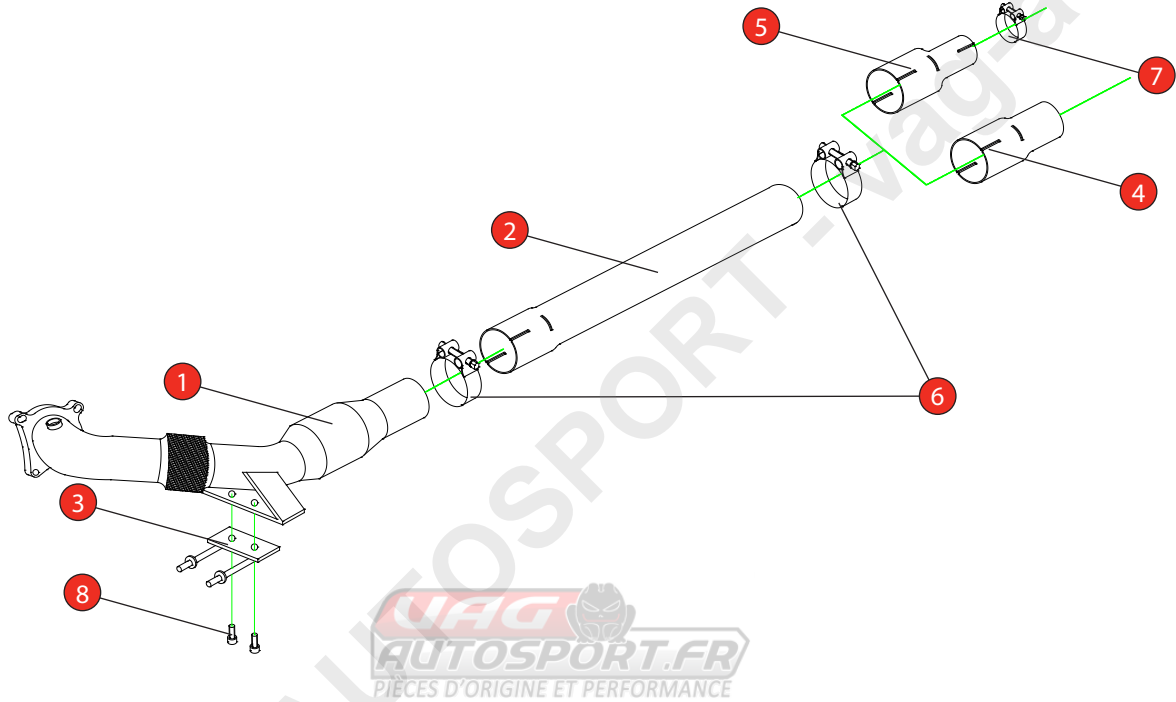

Car	Audi S3 (8P)	Part No.	SAUX074
Year	2006-2012	Fit Kits	262FK
Notes	Where not supplied use original fittings	Features	Pipe Diameter:- 76mm / 3"

Estimated Fitting Time: 3 Hours

NO.	PART NO.	DESCRIPTION	QTY
1	594VW	Downpipe With A High Flow Sports Catalyst	1
2	596VW	Link Pipe	1
3	677VW	Mounting Bracket	1
<b>Fit Kit</b>			
4	AD87	Adaptor (USE TO FIT TO SCORPION SYSTEM)	1
5	AD88	Adaptor (USE TO FIT TO O.E SYSTEM)	1
6	Z016.10062	79mm H/D Clamp	2
7	Z016.10001	59-63mm Clamp (USE TO FIT TO O.E SYSTEM)	1
8	Z017.10808	M8 x 16mm Cap Head bolt	2

E-MARK	N/A
DATE	03/01/17
ISSUE	00
AUTHORISED	M.Ydlibi

Before removing the original system the hose attached to the valve needs to be disconnected and fastened out of sight.

**NOTE:** ENSURE SCORPION SYSTEM IS CLEAR OF MOVING PARTS AND ALL ORIGINAL FUNCTIONS WORK CORRECTLY.