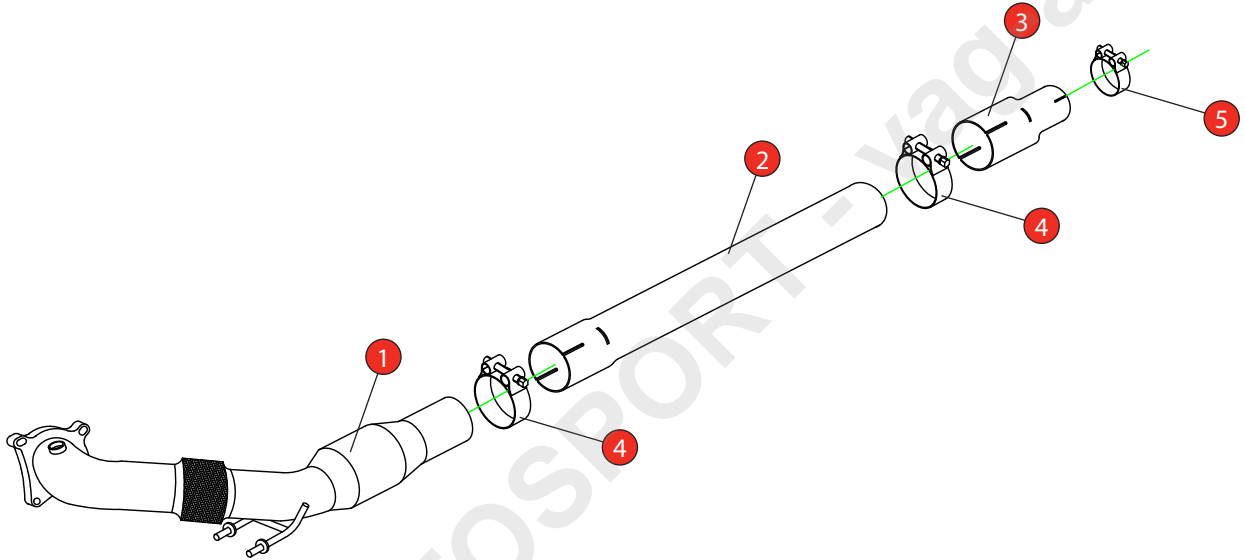

Car	Audi TTS MK2 2.0 TFSI	Part No.	SAUX026
Year	2008-2014	Fit Kits	002FK
Notes	Where not supplied use original fittings. 690AU has a long swage which allows adjustment when fitting this product.	Features	Pipe Diameter:- 70mm

Estimated Fitting Time: 4 Hours

NO.	PART NO.	DESCRIPTION	QTY
1	420AU	Downpipe With High Flow Sports Catalyst	1
2	690AU	Front Link Pipe	1
Fit Kit			
3	AD76	Adaptor (USE TO FIT TO O.E SYSTEM)	1
4	Z016.10063	72mm H/D Clamp	2
5	Z016.10001	59-63mm Clamp (USE TO FIT TO O.E SYSTEM)	1