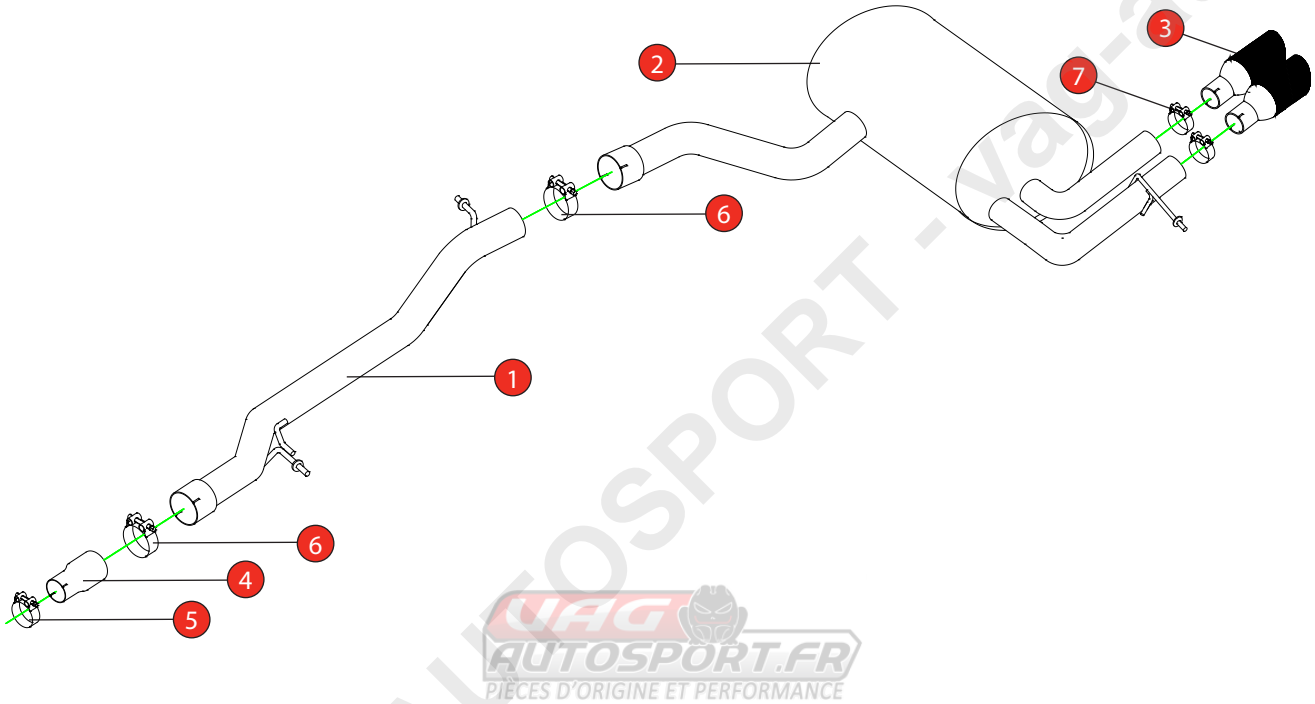

Car	Audi S3 (8P)	Part No.	SAUS074C
Year	2006-2012	Fit Kits	261FK
Notes	Where not supplied use original fittings	Features	Pipe Diameter:- 70mm

Estimated Fitting Time: 90 Minutes

NO.	PART NO.	DESCRIPTION	QTY
1	706AU	Non-resonated Centre Section	1
2	705AU	Rear Silencer	1
3	Z023.10056	Ø90mm Black Ceramic Coated Daytona Trim	2
Fit Kit			
4	AD86	Adaptor (USE TO FIT TO O.E SYSTEM)	1
5	Z016.10001	59-63mm Clamp	1
6	Z016.10063	72.4mm H/D Clamp	2
7	Z016.10064	65.9mm H/D Clamp	2

NOTE: ENSURE SCORPION SYSTEM IS CLEAR OF MOVING PARTS AND ALL ORIGINAL FUNCTIONS WORK CORRECTLY.

E-MARK	N/A
DATE	03/01/17
ISSUE	00
AUTHORISED	M.Ydlibi

Before removing the original system the hose attached to the valve needs to be disconnected and fastened out of sight.

STAY CONNECTED TO RED POWER.