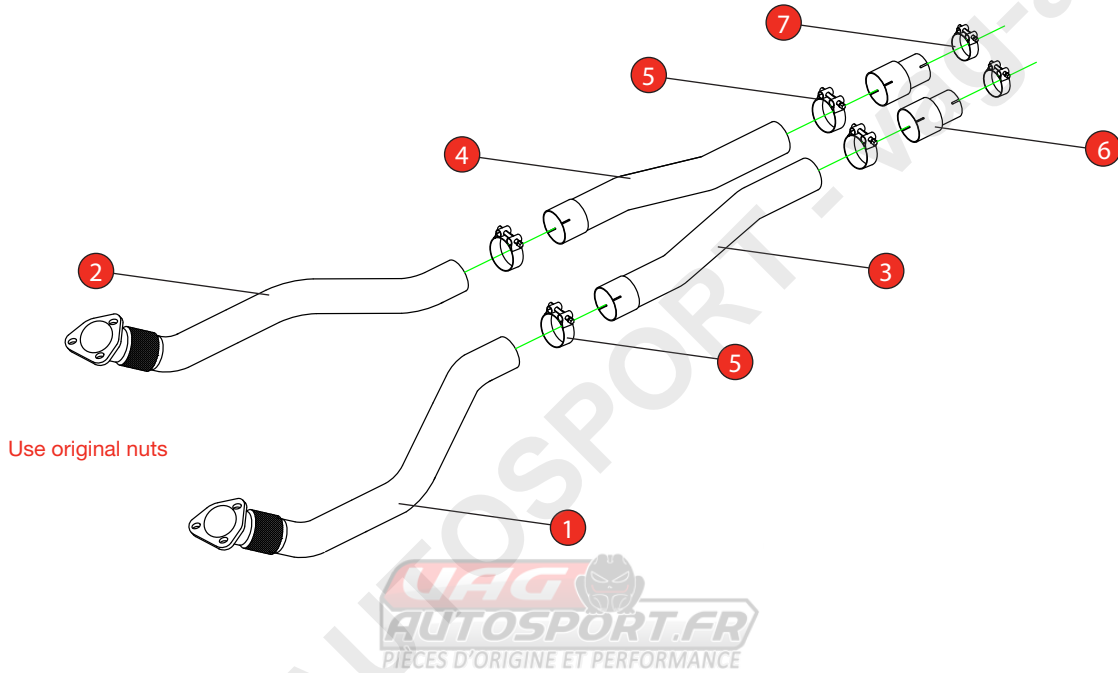

<b>Car</b>	Audi RS6 Avant C7 / Audi RS7	<b>Part No.</b>	SAUP087
<b>Year</b>	2014-2018	<b>Fit Kits</b>	368FK
<b>Notes</b>	Where not supplied use original fittings	<b>Features</b>	Pipe Diameter:- 70mm

Estimated Fitting Time: 60 Minutes

NO.	PART NO.	DESCRIPTION	QTY
1	804AU	L/H Front Flex pipe	1
2	805AU	R/H Front Flex pipe	1
3	796AU	L/H Front Link Pipe	1
4	797AU	R/H Front Link Pipe	1
<b>Fit Kit</b>			
5	Z016.10063	72mm H/D Clamp	4
6	AD76	Adaptor (USE TO FIT TO O.E SYSTEM)	2
7	Z016.10001	59-63mm Clamp (USE TO FIT TO O.E SYSTEM)	2