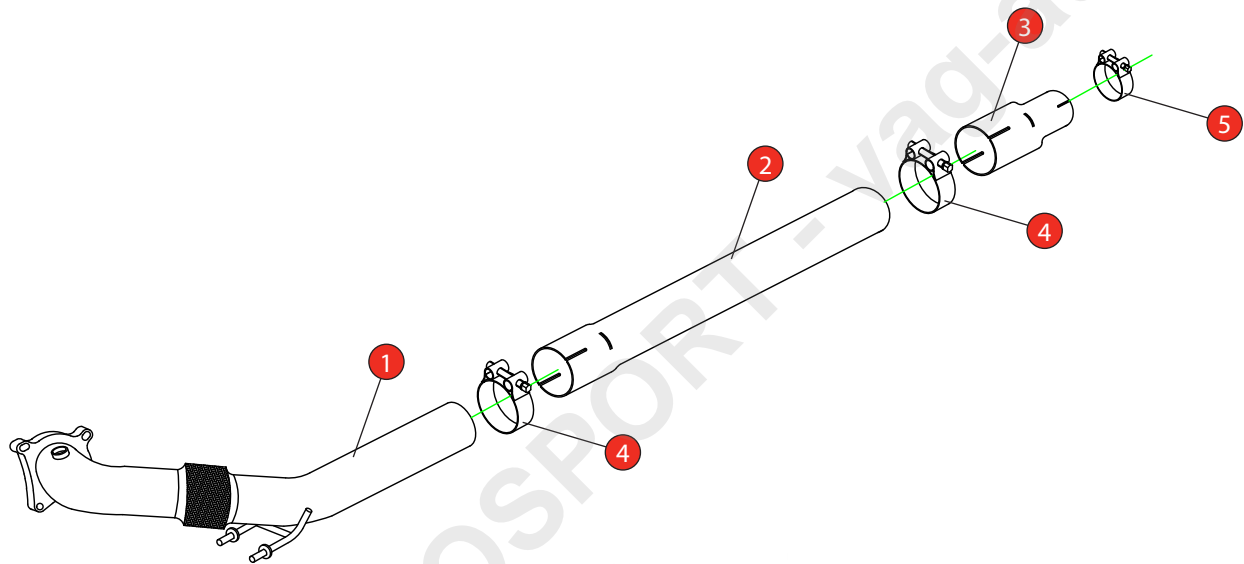

Car	Audi TTS MK2 2.0 TFSI	Part No.	SAUC026
Year	2008-2014	Fit Kits	002FK
Notes	Where not supplied use original fittings. 690AU has a long swage which allows adjustment when fitting this product.	Features	Pipe Diameter:- 70mm

Estimated Fitting Time: 4 Hours

NO.	PART NO.	DESCRIPTION	QTY
1	421AU	De-cat Downpipe	1
2	690AU	Front Link Pipe	1
Fit Kit			
3	AD76	Adaptor (USE TO FIT TO O.E SYSTEM)	1
4	Z016.10063	72mm H/D Clamp	2
5	Z016.10001	59-63mm Clamp (USE TO FIT TO O.E SYSTEM)	1