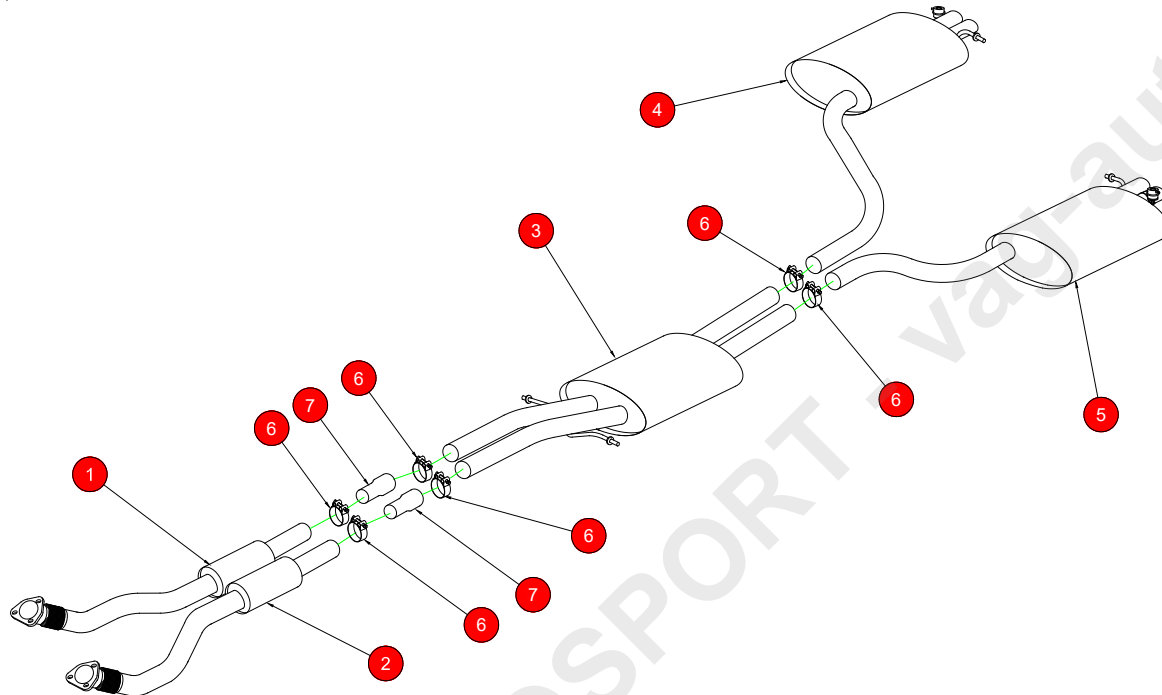

CAR	Audi RS4 B8 4.2 FSI Quattro Avant, RS5 Coupe 4.2FSi	PART NO.	SAU048SYS
YEAR	2012-2015 - RS4, 10- 2015 - RS5	FIT KITS	190 FK
NOTES	Where not supplied use original fittings	FEATURES	Pipe diameter:- 63.5mm/2.5"

NO.	PART NO.	DESCRIPTION	QTY
1	480AU	L/H Front Silencer	1
2	481AU	R/H Front Silencer	1
3	482AU	Centre Silencer	1
4	483AU	L/H Rear Silencer	1
5	484AU	R/H Rear Silencer	1
Fit Kit			
6	Z016.10064	65mm H/D Clamps	6
7	AD74	Adaptor	2
8	Z017.10050	M8x35mm Hex Head Bolt (Use to bolt 480AU + 481AU to O.E exhaust)	6
9	Z017.10062	M8 Nut (Use to bolt 480AU + 481AU to O.E exhaust)	6