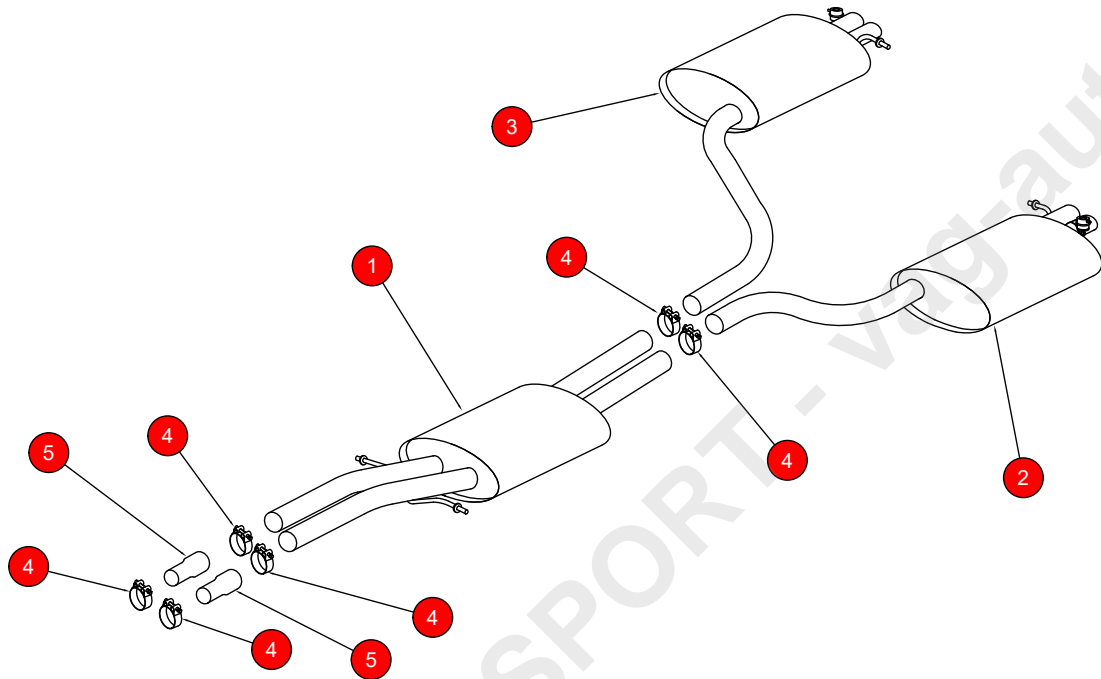

CAR	Audi RS4 B8 4.2 FSI Quattro Avant , RS5 Coupe 4.2FSi	PART NO.	SAU048
YEAR	2012-2015 - RS4, 10- 2015 - RS5	FIT KITS	191 FK
NOTES	Where not supplied use original fittings	FEATURES	Pipe diameter:- 63.5mm/2.5"

NO.	PART NO.	DESCRIPTION	QTY
1	482AU	Centre Silencer	1
2	483AU	L/H Rear Silencer	1
3	484AU	R/H Rear Silencer	1
Fit Kit			
4	Z016.10064	65mm H/D Clamps	6
5	AD74	Adaptor	2

E-MARK	N/A
DATE	14/04/15
ISSUE	01
AUTHORISED	T.ROWLEY

NOTE: ENSURE SCORPION SYSTEM IS CLEAR OF MOVING PARTS AND ALL ORIGINAL FUNCTIONS WORK CORRECTLY.

Checked By _____