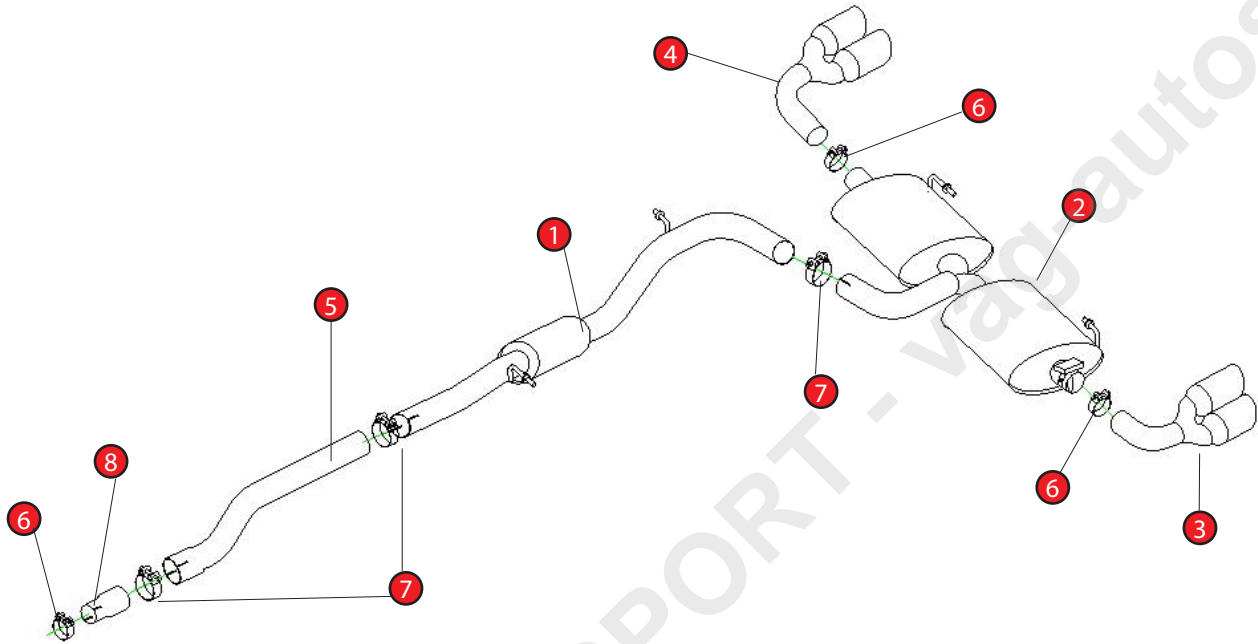

Case 6

CAR	Audi S1 2.0TFSi Quattro	PART NO.	SAU045D
YEAR	2014- Current	FIT KITS	189 FK
NOTES	Where not supplied use original fittings.	FEATURES	Pipe Diameter:- 70mm/2.75"

NO.	PART NO.	DESCRIPTION	QTY
1	569AU	Centre No Silencer	1
2	582AU	Rear Silencer with Electronic Valve	1
3	571AU64	L/H Trim	1
4	572AU64	R/H Trim	1
5	567AU	Front Pipe	1
Fit Kit			
6	Z016.10064	65mm H/D Clamps	3
7	Z016.10063	72mm H/D Clamps	3
8	AD73	Adaptor	1

E-MARK	N/A
DATE	21/10/16
ISSUE	02
AUTHORISED	S.Jackson

**NOTE:** ENSURE SCORPION SYSTEM IS CLEAR OF MOVING PARTS AND ALL ORIGINAL FUNCTIONS WORK CORRECTLY.

Checked By \_\_\_\_\_