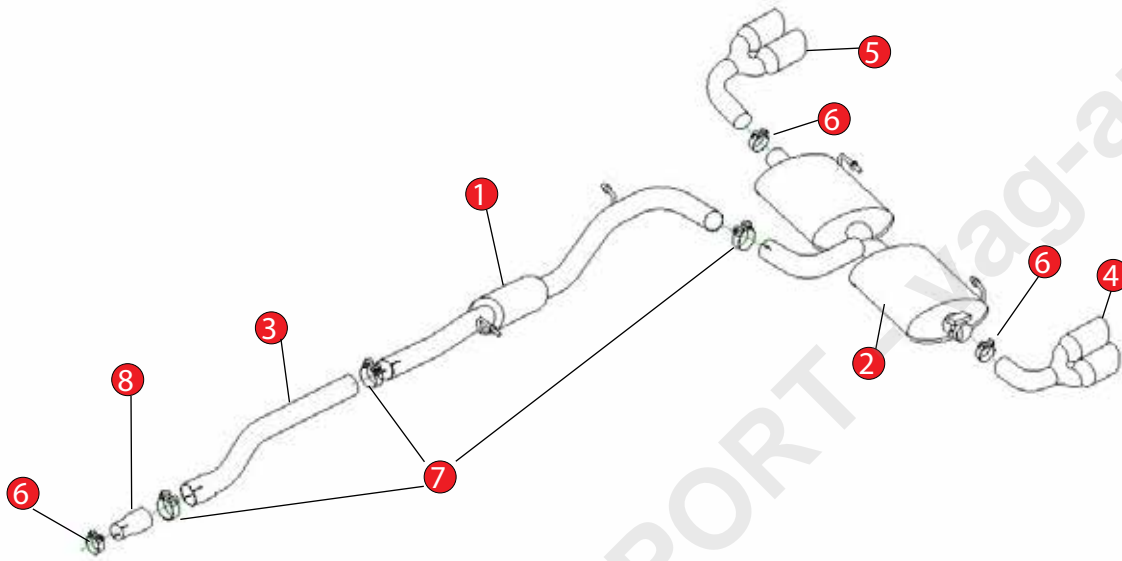

Case 6

CAR	Audi S1 2.0TFSi Quattro	PART NO.	SAU045
YEAR	2014- Current	FIT KITS	189 FK
NOTES	Where not supplied use original fittings.	FEATURES	Pipe Diameter:- 70mm/2.75"

NO.	PART NO.	DESCRIPTION	QTY
1	568AU	Centre Silencer	1
2	582AU	Rear Silencer with Electronic Valve	1
3	567AU	Front Pipe	1
4	573AU49	L/H Trim	1
5	574AU49	R/H Trim	1
Fit Kit			
6	Z016.10064	65mm H/D Clamps	3
7	Z016.10063	72mm H/D Clamps	3
8	AD73	Adaptor	1