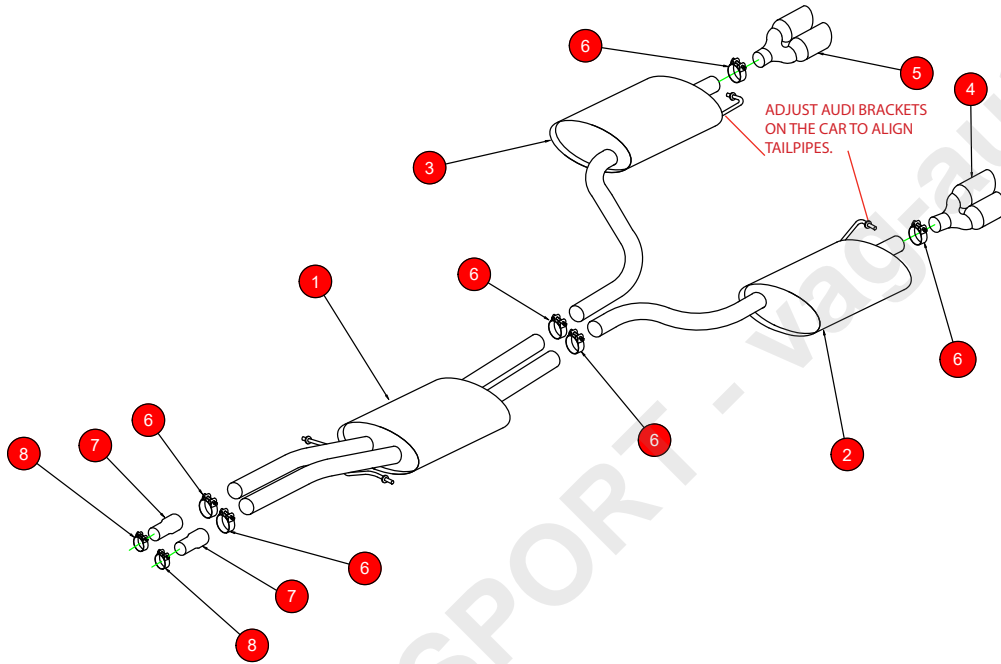

Case 6

CAR	Audi S4 3.0 supercharged V6 B8 / Audi S4 3.0 supercharged V6 B8.5	PART NO.	SAU044C
YEAR	2009-2012 / 2012-2016	FIT KITS	197 FK
NOTES	Where not supplied use original fittings	FEATURES	Pipe diameter:- 63.5mm/2.5"

NO.	PART NO.	DESCRIPTION	QTY
1	659AU	Centre Silencer	1
2	660AU	L/H Rear Silencer	1
3	661AU	R/H Rear Silencer	1
4	560AU64C	L/H Twin 90mm Black Ceramic Coated Daytona Trim	1
5	561AU64C	R/H Twin 90mm Black Ceramic Coated Daytona Trim	1
Fit Kit			
6	Z016.10064	65mm H/D Clamp	6
7	AD58	Adaptor	2
8	Z016.10004	55-59mm Clamp	2