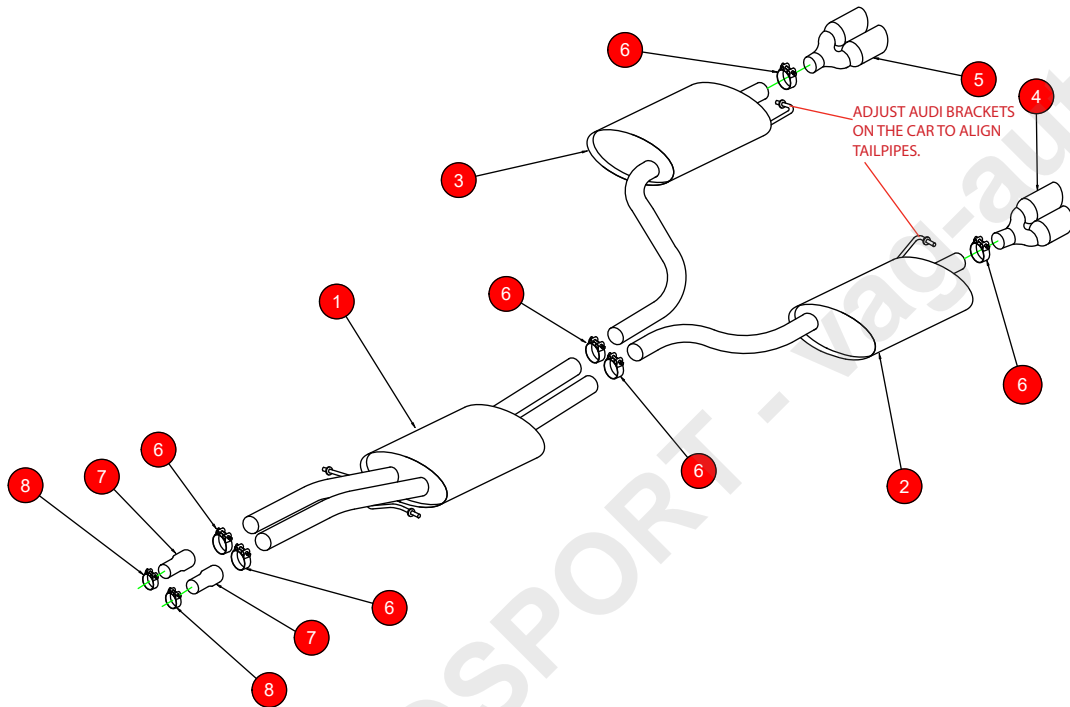

Case 6

CAR	Audi S4 3.0 supercharged V6 B8 / Audi S4 3.0 supercharged V6 B8.5	PART NO.	SAU044
YEAR	2009-2012 / 2012-2016	FIT KITS	197 FK
NOTES	Where not supplied use original fittings	FEATURES	Pipe diameter:- 63.5mm/2.5"

NO.	PART NO.	DESCRIPTION	QTY
1	659AU	Centre Silencer	1
2	660AU	L/H Rear Silencer	1
3	661AU	R/H Rear Silencer	1
4	560AU64	L/H Twin 90mm Daytona Trim	1
5	561AU64	R/H Twin 90mm Daytona Trim	1
Fit Kit			
6	Z016.10064	65mm H/D Clamp	6
7	AD58	Adaptor	2
8	Z016.10004	55-59mm Clamp	2